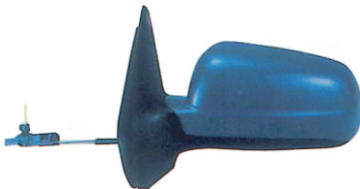

TRANSPORTER '90 / MICRO MINI BUS

TH-1540 (VM-176)
MANUAL TYPE, FLAT GLASS

GOLF III / VENTO '92-'98

TH-2172 (VM-171N)
CABLE TYPE

GOLF III / VENTO '92-'98

TH-2172HE (VM-171NHE)
ELECTRIC, HEATED

GOLF III / VENTO '92-'98

TH-2172G (VM-171NG)
MIRROR GLASS BASE W/O HEATED

TH-2172GH (VM-171NGH)
MIRROR GLASS BASE WITH HEATED

TH-2172AG (VM-171NGA)
MIRROR ASPHERICAL GLASS BASE W/O HEATED

TH-2172AGH (VM-171NAGH)
MIRROR ASPHERICAL GLASS BASE WITH HEATED

GOLF IV / BORA '98-'03

TH-2187 (VM-187P)
CABLE TYPE, LH: BIG HOUSING / RH: SMALL HOUSING

TH-2187NR (VM-187NPR)
CABLE TYPE, BIG HOUSING RH (FOR U.S. TYPE)

GOLF IV / BORA '98-'03

TH-2188HE (VM-188P)
ELECTRIC, HEATED, LH: BIG HOUSING / RH: SMALL HOUSING