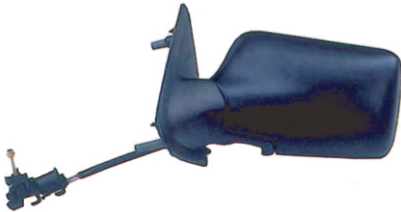

TRANSPORTER '90 / MICRO MINI BUS

TH-1540 (VM-176)
MANUAL TYPE, FLAT GLASS

GOLF III / VENTO '92-'98

TH-2172 (VM-171N)
CABLE TYPE

GOLF III / VENTO '92-'98

TH-2172HE (VM-171NHE)
ELECTRIC, HEATED

GOLF III / VENTO '92-'98

TH-2172G (VM-171NG)
MIRROR GLASS BASE W/O HEATED

TH-2172GH (VM-171NGH)
MIRROR GLASS BASE WITH HEATED

TH-2172AG (VM-171NGA)
MIRROR ASPHERICAL GLASS BASE W/O HEATED

TH-2172AGH (VM-171NAGH)
MIRROR ASPHERICAL GLASS BASE WITH HEATED

GOLF IV / BORA '98-'03

TH-2187 (VM-187P)
CABLE TYPE, LH: BIG HOUSING / RH: SMALL HOUSING

TH-2187NR (VM-187NPR)
CABLE TYPE, BIG HOUSING RH (FOR U.S. TYPE)

GOLF IV / BORA '98-'03

TH-2188HE (VM-188P)
ELECTRIC, HEATED, LH: BIG HOUSING / RH: SMALL HOUSING