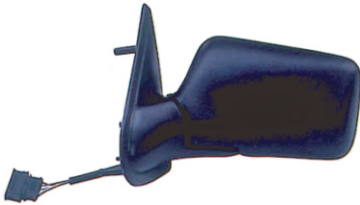

TRANSPORTER '90 / MICRO MINI BUS

TH-1540 (VM-176)
MANUAL TYPE, FLAT GLASS

GOLF III / VENTO '92-'98

TH-2172 (VM-171N)
CABLE TYPE

GOLF III / VENTO '92-'98

TH-2172HE (VM-171NHE)
ELECTRIC, HEATED

GOLF III / VENTO '92-'98

TH-2172G (VM-171NG)
MIRROR GLASS BASE W/O HEATED

TH-2172GH (VM-171NGH)
MIRROR GLASS BASE WITH HEATED

TH-2172AG (VM-171NGA)
MIRROR ASPHERICAL GLASS BASE W/O HEATED

TH-2172AGH (VM-171NAGH)
MIRROR ASPHERICAL GLASS BASE WITH HEATED

GOLF IV / BORA '98-'03

TH-2187 (VM-187P)
CABLE TYPE, LH: BIG HOUSING / RH: SMALL HOUSING

TH-2187NR (VM-187NPR)
CABLE TYPE, BIG HOUSING RH (FOR U.S. TYPE)

GOLF IV / BORA '98-'03

TH-2188HE (VM-188P)
ELECTRIC, HEATED, LH: BIG HOUSING / RH: SMALL HOUSING